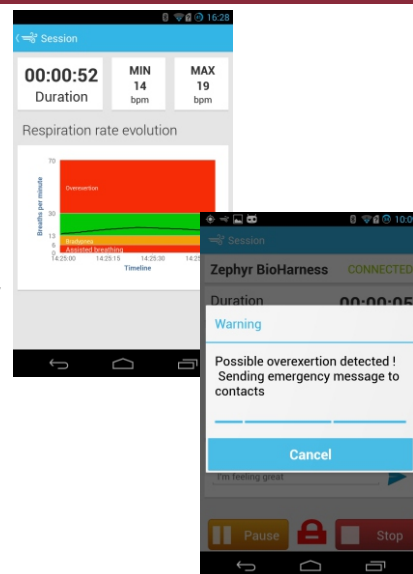

Respiration rate monitoring

Respiration Rate Monitor captures precise information from external sensors, records information on the server (with your account) and in case of emergency automatic SMS are sent to the notification list, contains GPS location.

Data acquired can be paired with the activity – workout – defined by you and latter, you can analyze different situations / workout.

App are using wireless sensors to collect data automatically or you can input data manually.

Assure to monitor heart rate metric for a specific medical condition and set alarms.

Devices: Android based Phones or Tablets.

Industry: Health Care, Personal Health Care