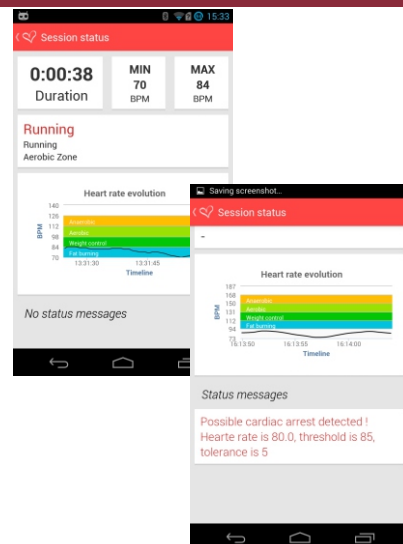

Knowledge mobility is the impetus for innovation.

We closely collaborate with national and international organizations. To provide premium services for our customers we understand to **learn and keep up to date** our employees with **latest information from IT industry**.

Heart rate monitoring

Heart Rate Monitor captures precise information from external sensors, records information on the server (with your account) and in case of emergency automatic SMS are sent to the notification list, contains GPS location.

Data acquired can be paired with the activity – workout – defined by you and latter, you can analyze different situations / workout.

App are using wireless sensors to collect data automatically or you can input data manually.

Assure to monitor heart rate metric for a specific medical condition and set alarms.

Devices: Android based Phones or Tablets.

Industry: Health Care, Personal Health Care