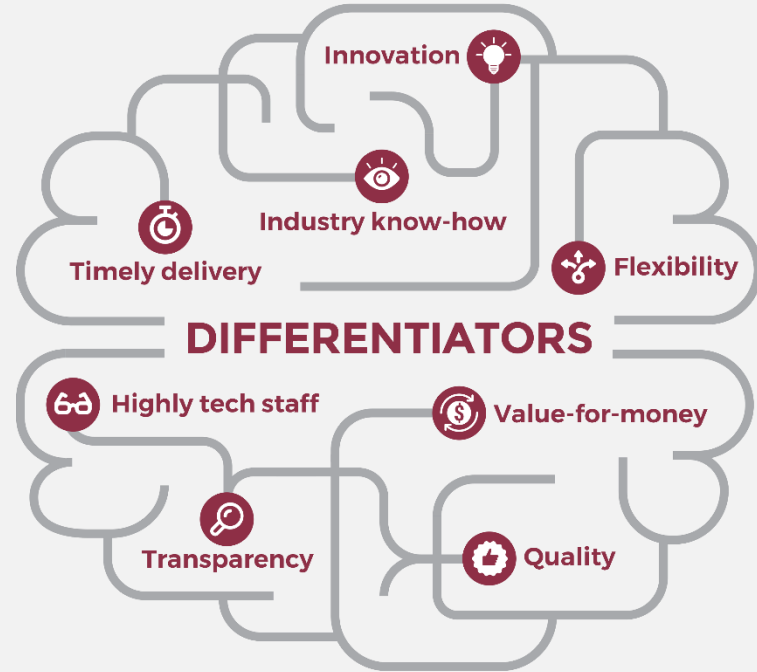

# OUR MISSION

We craft advanced software systems for exceptional business experiences.

☐ on **TIME**

☐ at high **QUALITY**

☐ with the right **BUDGET**

**90%**

new business from referrals

**100%**

value-to-money

**98%**

technically certified team members

**28 YEARS**

of experience  
in Software Development

# WHY WORK WITH US